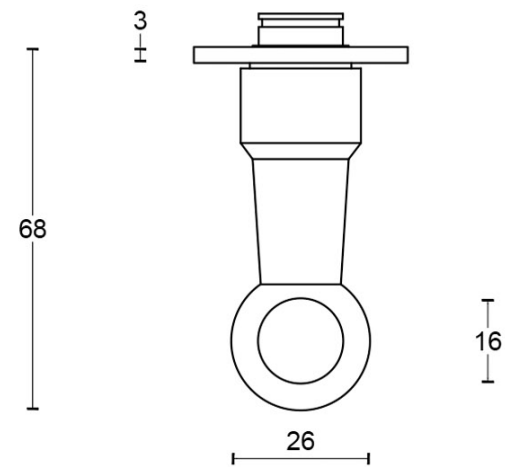

FORMANI®		Part number:		
		Description:		
Doc no.:	1501D082 FVT110P236SFC V01.dwg	FVT110P236SFC	Format:	
Drawn by:	Christian Brimbois		Creation date:	25-8-2017
FORMANI HOLLAND B.V. EUROPALAAN 12 6199 AB MAASTRICHT-AIRPORT NL T +31 (0)43 308 90 00 INFO@FORMANI.COM FORMANI.COM		A3