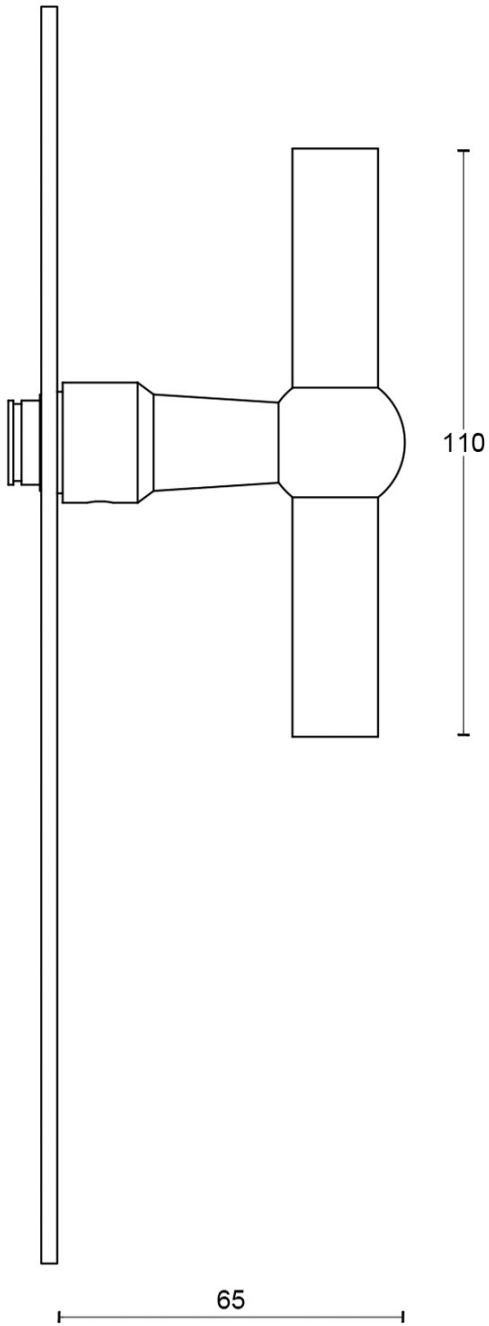

METALFORM

81,5