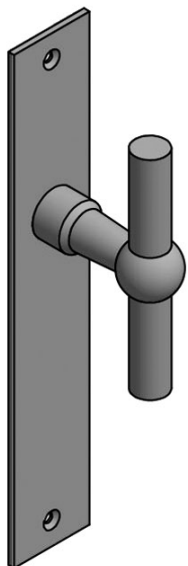

FORMANI®		Part number:		
		Description:		
Doc no.:	1501D082 FVT110P236SFC V01.dwg	FVT110P236SFC	Format:	
Drawn by:	Christian Brimbois		Creation date:	25-8-2017
FORMANI HOLLAND B.V. EUROPALAAN 12 6199 AB MAASTRICHT-AIRPORT NL T +31 (0)43 308 90 00 INFO@FORMANI.COM FORMANI.COM		A3