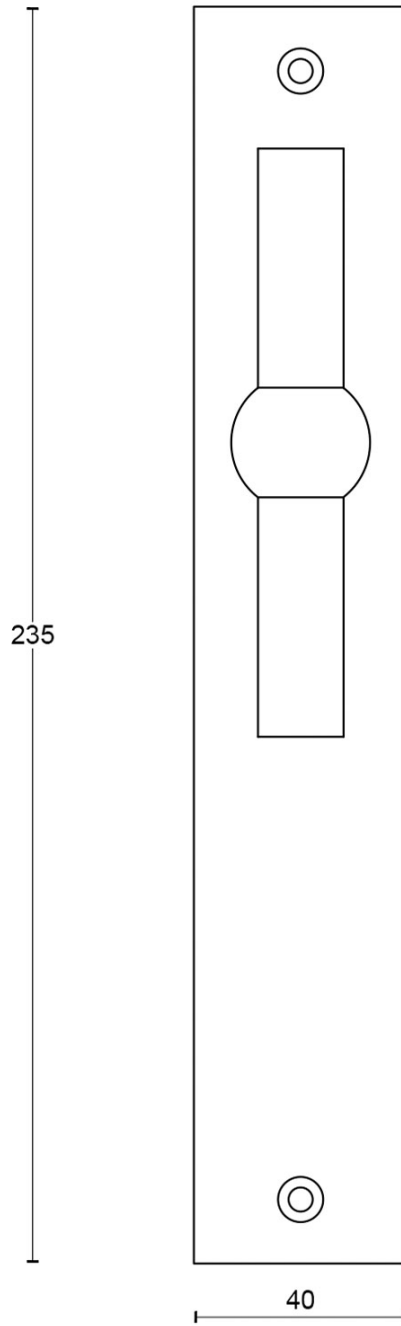

METALFORM

81,5