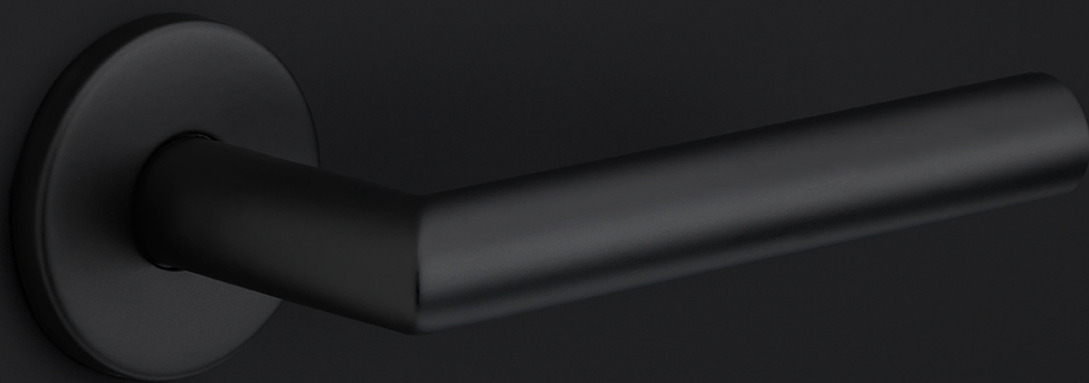

BASICS

by Formani

METALFORM
FORMANI®